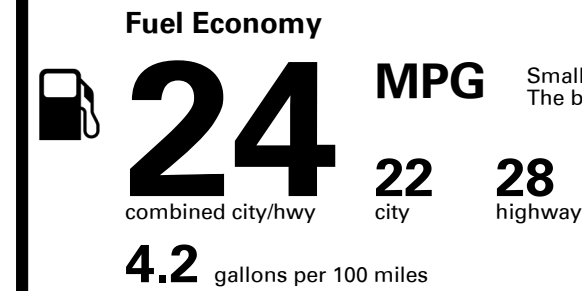

EMISSIONS:
 This vehicle is certified to meet emission requirements in all 50 states

Inland Freight & Handling : \$1,350.00

TOTAL PRICE: \$48,560.00

EPA DOT Fuel Economy and Environment

Gasoline Vehicle

Small SUVs range from 14 to 118 MPG. The best vehicle rates 140 MPGe.

You spend \$3,750
 more in fuel costs over 5 years compared to the average new vehicle.

Annual fuel cost \$2,650

Fuel Economy & Greenhouse Gas Rating (tailpipe only)

Smog Rating (tailpipe only)

This vehicle emits 369 grams CO₂ per mile. The best emits 0 grams per mile (tailpipe only). Producing and distributing fuel also create emissions; learn more at fueleconomy.gov.