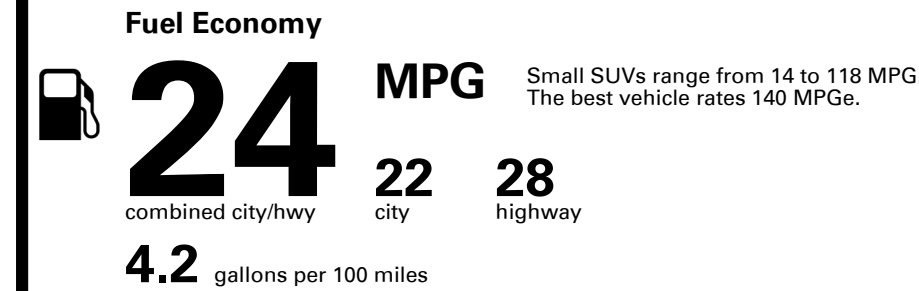

EMISSIONS:
 This vehicle is certified to meet emission requirements in all 50 states

Inland Freight & Handling : \$1,350.00

TOTAL PRICE: \$51,490.00

EPA DOT Fuel Economy and Environment

Gasoline Vehicle

You spend \$3,750
 more in fuel costs over 5 years compared to the average new vehicle.

Annual fuel cost \$2,650

Fuel Economy & Greenhouse Gas Rating (tailpipe only)

Smog Rating (tailpipe only)

This vehicle emits 369 grams CO₂ per mile. The best emits 0 grams per mile (tailpipe only). Producing and distributing fuel also create emissions; learn more at fueleconomy.gov.