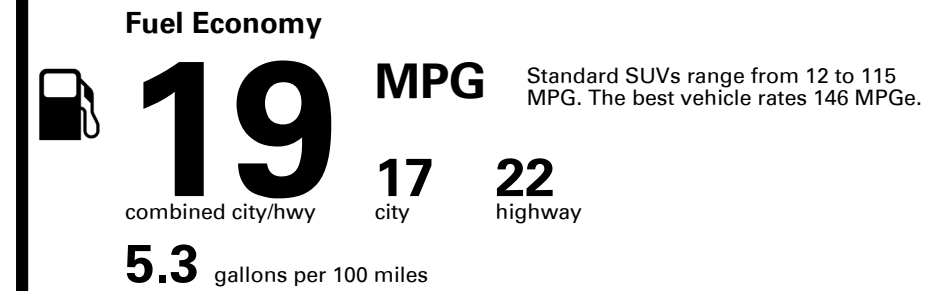

MULTIMEDIA & CONNECTIVITY

- 27" OLED Instrument Cluster & Navigation
- SiriusXM® Radio w/ 90-day trial subscription; Not Available in AK & HI
- Wireless Apple CarPlay® & Android Auto™
- Bang & Olufsen® Premium Audio
- Active Noise Control
- Genesis Digital Key
- Wireless Device Charger - Front

Full Tank of Gas

GENESIS WARRANTY

- 5-year/60,000-mile New Vehicle Warranty*
- 10-year/100,000-mile Powertrain Warranty*
- 7-year/Unlimited-mile Anti-perforation Warranty*
- Limited warranties, see retailer for details

Manufacturer's Suggested Retail Price: $87,650.00

ADDED FEATURES:

- *UYUNI WHITE(UYH) Paint $650.00
- Accessories
- *Cargo Mat $200.00
- *First Aid Kit $65.00
- *All Season Fitted Liners $235.00
- *NFC Key Card $30.00
- *Floating Wheel Cap $215.00

SOLD TO: IL721 SHIPPED TO: IL721
GENESIS OF DOWNTOWN CHICAGO
2700 S MICHIGAN AVE
CHICAGO IL 60616

Inland Freight & Handling : $1,495.00

VIN: KMUJBESC9TU329437	EXTERIOR COLOR: UYUNI WHITE	INTERIOR/SEAT COLOR: VANILLA BEIGE/SMOKY
MODEL: V04F2A65	PORT OF ENTRY: TC	TRANSPORT: TRUCK
ACCESSORY WEIGHT: 20 lbs./ 9 kgs.		

TOTAL PRICE: $90,540.00

EMISSIONS:
This vehicle is certified to meet emission requirements in all 50 states

EPA DOT Fuel Economy and Environment

Gasoline Vehicle

You spend $8,000
more in fuel costs over 5 years compared to the average new vehicle.

Annual fuel cost $3,300

Fuel Economy & Greenhouse Gas Rating (tailpipe only)

Smog Rating (tailpipe only)

This vehicle emits 467 grams CO₂ per mile. The best emits 0 grams per mile (tailpipe only). Producing and distributing fuel also create emissions; learn more at fueleconomy.gov.

Actual results will vary for many reasons, including driving conditions and how you drive and maintain your vehicle. The average new vehicle gets 29 MPG and costs $8,500 to fuel over 5 years. Cost estimates are based on 15,000 miles per year at $ 4.15 per gallon. MPGe is miles per gasoline gallon equivalent. Vehicle emissions are a significant cause of climate change and smog.

fueleconomy.gov

Calculate personalized estimates and compare vehicles

GOVERNMENT 5-STAR SAFETY RATINGS

Overall Vehicle Score ★ ★ ★ ★ ★

Based on the combined rating of frontal, side and rollover. Should ONLY be compared to other vehicles of similar size and weight.

Frontal Crash Driver ★ ★ ★ ★

Crash Passenger ★ ★ ★ ★

Based on the risk of injury in a frontal impact. Should ONLY be compared to other vehicles of similar size and weight.

Side Crash Front seat ★ ★ ★ ★ ★

Crash Rear seat ★ ★ ★ ★ ★

Based on the risk of injury in a side impact.

Rollover ★ ★ ★ ★

Based on the risk of rollover in a single-vehicle crash.

Star ratings range from 1 to 5 stars (★★★★★) with 5 being the highest.

Source: National Highway Traffic Safety Administration (NHTSA).

www.safercar.gov or 1-888-327-4236

Manufacturer's suggested retail price includes manufacturer's recommended pre-delivery service. Gasoline license and title fees state and local taxes and dealer installed options and accessories are not included in the manufacturer's suggested retail price. This label has been affixed to this vehicle by Genesis Motor America, pursuant to the requirements of 15 U.S.C. 1231 et seq. which prohibits its removal or alteration prior to delivery to the ultimate purchaser.

PARTS CONTENT INFORMATION

FOR VEHICLES IN THIS CARLINE: U.S./CANADIAN PARTS CONTENT: 3 %

MAJOR SOURCES OF FOREIGN PARTS CONTENT: KOREA: 80 %

FOR THIS VEHICLE: FINAL ASSEMBLY POINT: ULSAN, KOREA

COUNTRY OF ORIGIN:

ENGINE: KOREA TRANSMISSION: KOREA

Note: Parts content does not include final assembly, distribution, or other non-parts costs.