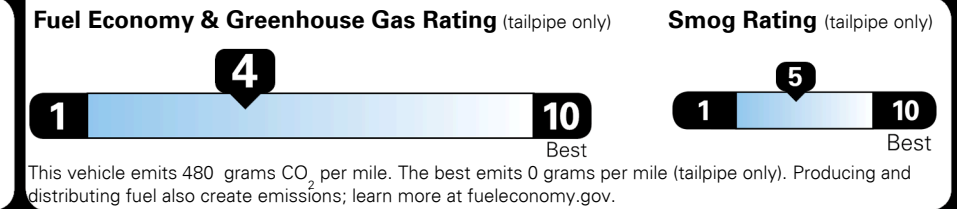

Additional Standard Features

- Carpeted Floor Mats

Full Tank of Gas

GENESIS WARRANTY

- 5-year/60,000-mile New Vehicle Warranty*
- 10-year/100,000-mile Powertrain Warranty*
- 7-year/Unlimited-mile Anti-perforation Warranty*
- Limited warranties, see dealer for details

Manufacturer's Suggested Retail Price: $73,800.00

ADDED FEATURES:

· *UYUNI WHITE(UYH) Paint $650.00

Accessories

- *Cargo Blocks $30.00
- *First Aid Kit $45.00
- *NFC Key Card $30.00
- *Wheel Locks $85.00

SOLD TO: IN703 SHIPPED TO: IN703
GENESIS OF MERRILLVILLE
1000 81ST AVE., STE 100
MERRILLVILLE IN 46410

Inland Freight & Handling : $1,350.00

VIN: KMUHDESC4SU215899	ENGINE: G6DSRA376385	EXTERIOR COLOR: UYUNI WHITE	INTERIOR/SEAT COLOR: OBSIDIAN BLACK/OBSIDIAN
MODEL: V0482A65	PORT OF ENTRY: TC	TRANSPORT: TRUCK	ACCESSORY WEIGHT: 10 lbs./ 5 kgs.

TOTAL PRICE: $75,990.00

EMISSIONS:
This vehicle is certified to meet emission requirements in all 50 states

EPA DOT Fuel Economy and Environment

Gasoline Vehicle

Fuel Economy

19 MPG
combined city/hwy

16 MPG
city

22 MPG
highway

5.3 gallons per 100 miles

Standard SUVs range from 11 to 100 MPG. The best vehicle rates 140 MPGe.

You spend $7,250 more in fuel costs over 5 years compared to the average new vehicle.

Annual fuel cost $3,350

Actual results will vary for many reasons, including driving conditions and how you drive and maintain your vehicle. The average new vehicle gets 28 MPG and costs $9,500 to fuel over 5 years. Cost estimates are based on 15,000 miles per year at $ 4.25 per gallon. MPGe is miles per gasoline gallon equivalent. Vehicle emissions are a significant cause of climate change and smog.

fueleconomy.gov

Calculate personalized estimates and compare vehicles

GOVERNMENT 5-STAR SAFETY RATINGS

This vehicle has not been rated by the government for overall vehicle score, frontal crash, side crash or rollover risk.

Source: National Highway Traffic Safety Administration (NHTSA).
www.safercar.gov or 1-888-327-4236

Manufacturer's suggested retail price includes manufacturer's recommended pre-delivery service. Gasoline license and title fees state and local taxes and dealer installed options and accessories are not included in the manufacturer's suggested retail price. This label has been affixed to this vehicle by Genesis Motor America, pursuant to the requirements of 15 U.S.C. 1231 et seq. which prohibits its removal or alteration prior to delivery to the ultimate purchaser.

PARTS CONTENT INFORMATION

FOR VEHICLES IN THIS CARLINE: U.S./CANADIAN PARTS CONTENT: 3 %

MAJOR SOURCES OF FOREIGN PARTS CONTENT: KOREA: 85 %

FOR THIS VEHICLE: FINAL ASSEMBLY POINT: ULSAN, KOREA

COUNTRY OF ORIGIN:

ENGINE: KOREA TRANSMISSION: KOREA

Note: Parts content does not include final assembly, distribution, or other non-parts costs.