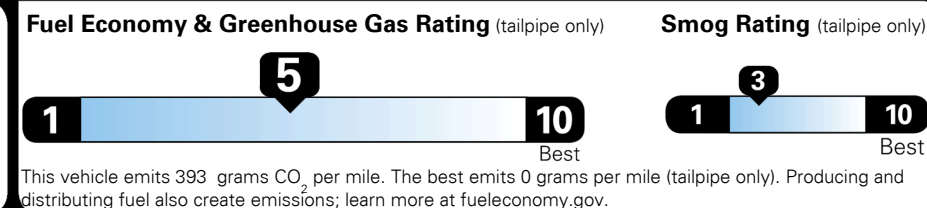

Manufacturer's Suggested Retail Price: $41,250.00

ADDED FEATURES:

- *VIK BLACK(PH3) Paint $575.00
- *Sport Prestige Package: $4,200.00
  - 19-inch Sport Alloy Wheels
  - Leather Seating Surfaces
  - Dark Chrome Grille & Daylight Opening Trim
  - Sport Aluminum Trim
  - Wide Sunroof
  - Lexicon® Premium Audio
  - Ventilated Front Seats
  - Parking Distance Warning - Forward & Reverse
  - Rain-Sensing Wipers
  - Wireless Device Charging
  - Power-folding ECM Outside Mirrors w/ Genesis Logo Puddle Lamps

Accessories

- *Reversible Cargo Tray $160.00
- *Mudguards $140.00
- *Bumper Appliqué $85.00

SOLD TO: IN703 SHIPPED TO: IN703
GENESIS OF MERRILLVILLE
1000 81ST AVE., STE 100
MERRILLVILLE IN 46410

Inland Freight & Handling : $1,095.00

VIN: KMTG34TA7PU116043	ENGINE: G4KLN080051	EXTERIOR COLOR: VIK BLACK	INTERIOR/SEAT COLOR: OBSIDIAN BLACK W/ RED
MODEL: R0422A45	PORT OF ENTRY: PT	TRANSPORT: TRUCK	ACCESSORY WEIGHT: 15 lbs./ 7 kgs.

TOTAL PRICE: $47,505.00

EMISSIONS:
This vehicle is certified to meet emission requirements in all 50 states

EPA DOT Fuel Economy and Environment

Gasoline Vehicle

Fuel Economy

23 MPG
combined city/hwy

20 city
28 highway

4.3 gallons per 100 miles

Compact Cars range from 18 to 83 MPG. The best vehicle rates 132 MPGe.

You spend $4,000
more in fuel costs over 5 years compared to the average new vehicle.

Annual fuel cost $2,400

Actual results will vary for many reasons, including driving conditions and how you drive and maintain your vehicle. The average new vehicle gets 28 MPG and costs $8,000 to fuel over 5 years. Cost estimates are based on 15,000 miles per year at $ 3.65 per gallon. MPGe is miles per gasoline gallon equivalent. Vehicle emissions are a significant cause of climate change and smog.

fueleconomy.gov

Calculate personalized estimates and compare vehicles

GOVERNMENT 5-STAR SAFETY RATINGS

This vehicle has not been rated by the government for overall vehicle score, frontal crash, side crash or rollover risk.

Source: National Highway Traffic Safety Administration (NHTSA).
www.safercar.gov or 1-888-327-4236

Manufacturer's suggested retail price includes manufacturer's recommended pre-delivery service. Gasoline license and title fees state and local taxes and dealer installed options and accessories are not included in the manufacturer's suggested retail price. This label has been affixed to this vehicle by Genesis Motor America, pursuant to the requirements of 15 U.S.C. 1231 et seq. which prohibits its removal or alteration prior to delivery to the ultimate purchaser.