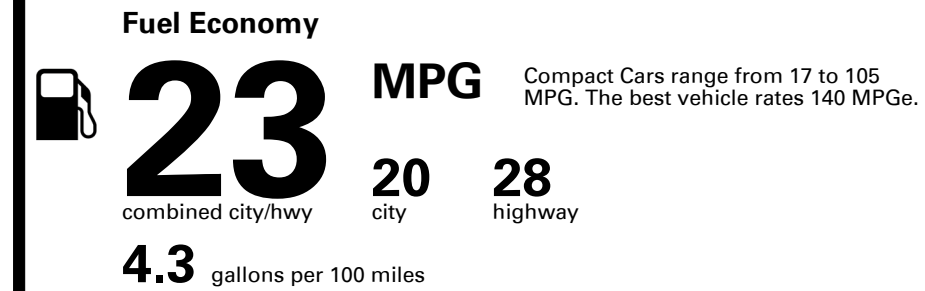

TOTAL PRICE: \$50,075.00

47 A 0474TRCC

EMISSIONS:
This vehicle is certified to meet emission requirements in all 50 states

EPA DOT Fuel Economy and Environment

Gasoline Vehicle

You spend \$4,250
more in fuel costs over 5 years
compared to the average new vehicle.

Annual fuel cost \$2,800

Fuel Economy & Greenhouse Gas Rating (tailpipe only)

Smog Rating (tailpipe only)

This vehicle emits 385 grams CO₂ per mile. The best emits 0 grams per mile (tailpipe only). Producing and distributing fuel also create emissions; learn more at fueleconomy.gov.