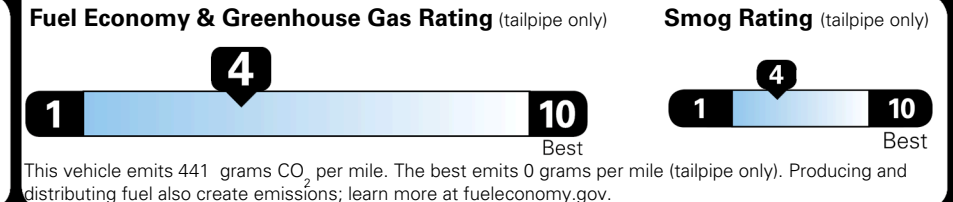

PRESTIGE BLACK FEATURES

- 21" Black Alloy Wheels w/ Floating Center Caps
- Dark Headlamp Bezels, Exterior Trim, & Badging
- Semi-Aniline Leather Seating Surfaces
- Dark Interior Trim w/ Black Ash Wood

Full Tank of Gas

GENESIS WARRANTY

- 5-year/60,000-mile New Vehicle Warranty*
- 10-year/100,000-mile Powertrain Warranty*
- 7-year/Unlimited-mile Anti-perforation Warranty*
- Limited warranties, see dealer for details

Manufacturer's Suggested Retail Price: $105,750.00

ADDED FEATURES:

- *UYUNI WHITE(UYH) Paint $650.00
- Accessories
- *Cargo Mat $200.00
- *First Aid Kit $65.00
- *NFC Card $30.00

SOLD TO: IN703   **SHIPPED TO: IN703**
GENESIS OF MERRILLVILLE
1000 81ST AVE., STE 100
MERRILLVILLE IN 46410

VIN: KMTFD4SD8TU058152	EXTERIOR COLOR: UYUNI WHITE	INTERIOR/SEAT COLOR: OBSIDIAN BLACK/OBSIDIAN
MODEL: 9CBAAJ9GS4A5	PORT OF ENTRY: TC	TRANSPORT: TRUCK
EMISSIONS: This vehicle is certified to meet emission requirements in all 50 states		ACCESSORY WEIGHT: 9 lbs./ 4 kgs.

Inland Freight & Handling : $1,495.00

TOTAL PRICE: $108,190.00

EPA DOT Fuel Economy and Environment

Gasoline Vehicle

Fuel Economy

20 MPG
combined city/hwy

17 MPG
city

24 MPG
highway

5.0 gallons per 100 miles

Large Cars range from 14 to 146 MPG. The best vehicle rates 146 MPGe.

You spend $7,000
more in fuel costs over 5 years
compared to the average new vehicle.

Annual fuel cost $3,100

Actual results will vary for many reasons, including driving conditions and how you drive and maintain your vehicle. The average new vehicle gets 29 MPG and costs $8,500 to fuel over 5 years. Cost estimates are based on 15,000 miles per year at $ 4.15 per gallon. MPGe is miles per gasoline gallon equivalent. Vehicle emissions are a significant cause of climate change and smog.

fueleconomy.gov
Calculate personalized estimates and compare vehicles

GOVERNMENT 5-STAR SAFETY RATINGS

This vehicle has not been rated by the government for overall vehicle score, frontal crash, side crash or rollover risk.

Source: National Highway Traffic Safety Administration (NHTSA).
www.safercar.gov or 1-888-327-4236

Manufacturer's suggested retail price includes manufacturer's recommended pre-delivery service. Gasoline license and title fees state and local taxes and dealer installed options and accessories are not included in the manufacturer's suggested retail price. This label has been affixed to this vehicle by Genesis Motor America, pursuant to the requirements of 15 U.S.C. 1231 et seq. which prohibits its removal or alteration prior to delivery to the ultimate purchaser.

PARTS CONTENT INFORMATION

FOR VEHICLES IN THIS CARLINE: U.S./CANADIAN PARTS CONTENT: 2 %
MAJOR SOURCES OF FOREIGN PARTS CONTENT: KOREA: 85 %
FOR THIS VEHICLE: FINAL ASSEMBLY POINT: ULSAN, KOREA
COUNTRY OF ORIGIN:
ENGINE: KOREA   TRANSMISSION: KOREA
Note: Parts content does not include final assembly, distribution, or other non-parts costs.