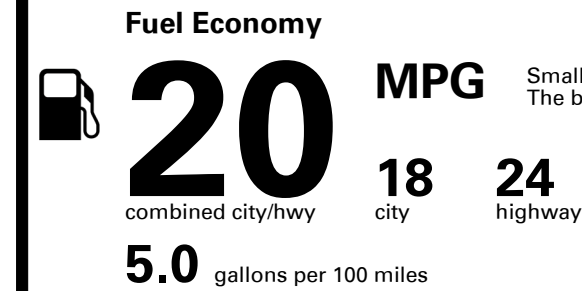

TOTAL PRICE: \$66,830.00

EMISSIONS:
 This vehicle is certified to meet emission requirements in all 50 states

EPA DOT Fuel Economy and Environment

Gasoline Vehicle

You spend \$6,500
more in fuel costs over 5 years
 compared to the average new vehicle.