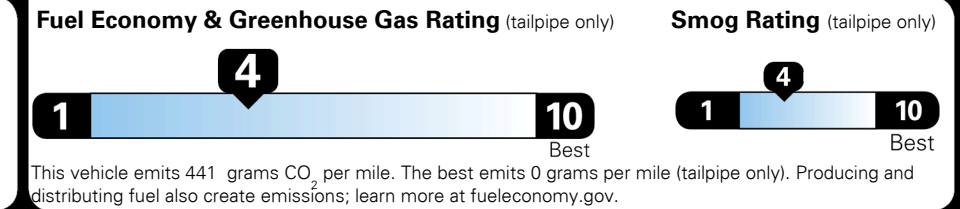

You spend $6,500
more in fuel costs over 5 years
compared to the average new vehicle.

Annual fuel cost $3,200