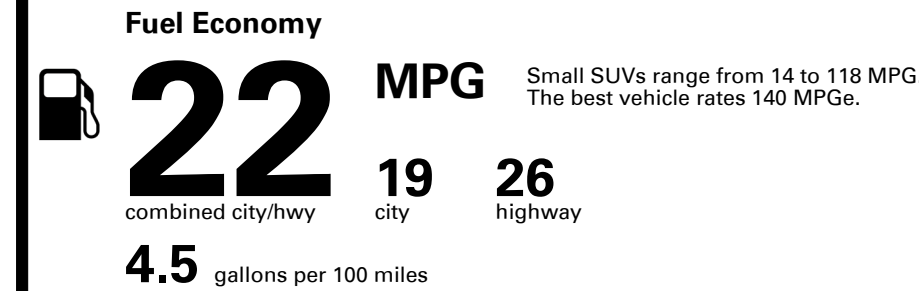

## EPA DOT Fuel Economy and Environment

Gasoline Vehicle

**You spend \$5,000**  
more in fuel costs over 5 years compared to the average new vehicle.

**Annual fuel cost \$2,900**

Fuel Economy & Greenhouse Gas Rating (tailpipe only)