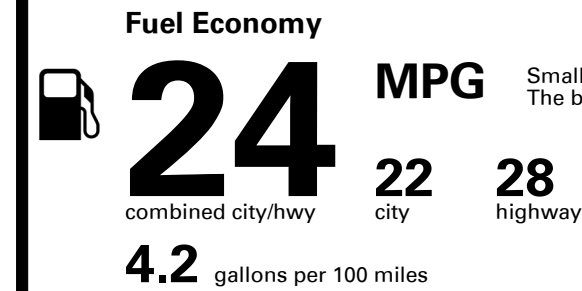

## EPA DOT Fuel Economy and Environment

Gasoline Vehicle

Small SUVs range from 14 to 118 MPG. The best vehicle rates 140 MPGe.

**You spend \$3,750 more in fuel costs over 5 years** compared to the average new vehicle.