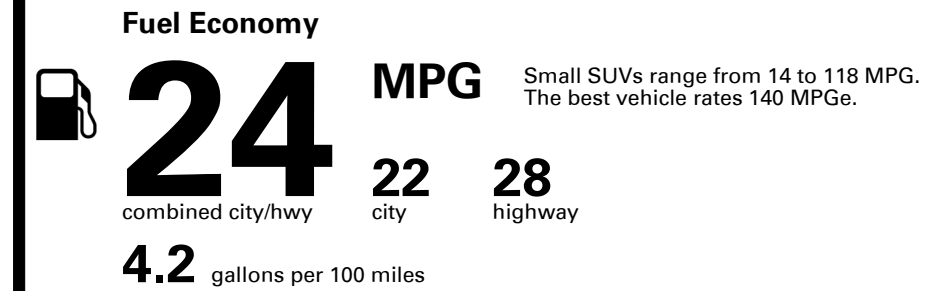

Inland Freight & Handling : \$1,350.00

TOTAL PRICE: \$51,475.00

296 A

EPA DOT Fuel Economy and Environment

Gasoline Vehicle

You spend \$3,750
 more in fuel costs over 5 years compared to the average new vehicle.

Annual fuel cost \$2,650

Fuel Economy & Greenhouse Gas Rating (tailpipe only)

Smog Rating (tailpipe only)

This vehicle emits 369 grams CO₂ per mile. The best emits 0 grams per mile (tailpipe only). Producing and distributing fuel also create emissions; learn more at fueleconomy.gov.