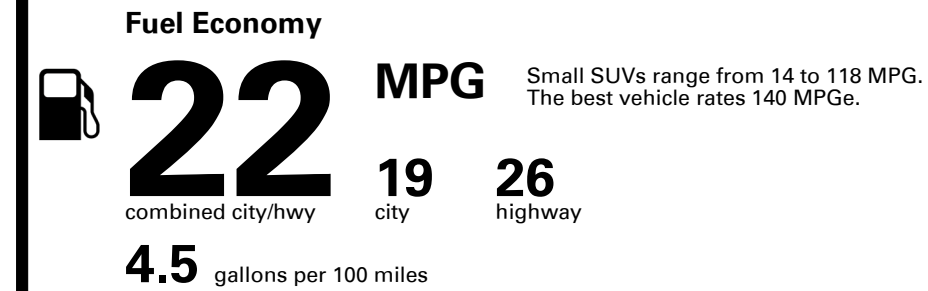

Inland Freight & Handling : $1,350.00

TOTAL PRICE: $60,040.00

206 A

SOLD TO: IN703 SHIPPED TO: IN703
GENESIS OF MERRILLVILLE
1000 81ST AVE., STE 100
MERRILLVILLE IN 46410

VIN: 5NMMADTB2SH024175	ENGINE: G4KRA822920	EXTERIOR COLOR: UYUNI WHITE	INTERIOR/SEAT COLOR: OBSIDIAN BLACK/OBSIDIAN
MODEL: U0422A45	PORT OF ENTRY: MA	TRANSPORT: TRUCK	ACCESSORY WEIGHT: 8 lbs./ 4 kgs.

EMISSIONS:
This vehicle is certified to meet emission requirements in all 50 states

EPA DOT Fuel Economy and Environment

Gasoline Vehicle

You spend $5,000
more in fuel costs over 5 years compared to the average new vehicle.

Annual fuel cost $2,900

Fuel Economy & Greenhouse Gas Rating (tailpipe only)

Smog Rating (tailpipe only)

This vehicle emits 408 grams CO₂ per mile. The best emits 0 grams per mile (tailpipe only). Producing and distributing fuel also create emissions; learn more at fueleconomy.gov.

Actual results will vary for many reasons, including driving conditions and how you drive and maintain your vehicle. The average new vehicle gets 28 MPG and costs $9,500 to fuel over 5 years. Cost estimates are based on 15,000 miles per year at $ 4.25 per gallon. MPGe is miles per gasoline gallon equivalent. Vehicle emissions are a significant cause of climate change and smog.

fueleconomy.gov

Calculate personalized estimates and compare vehicles

GOVERNMENT 5-STAR SAFETY RATINGS

Overall Vehicle Score	★★★★★
Based on the combined rating of frontal, side and rollover. Should ONLY be compared to other vehicles of similar size and weight.	
Frontal Crash	★★★★★
Based on the risk of injury in a frontal impact. Should ONLY be compared to other vehicles of similar size and weight.	
Side Crash	★★★★★
Based on the risk of injury in a side impact.	
Rollover	★★★★
Based on the risk of rollover in a single-vehicle crash.	

Star ratings range from 1 to 5 stars (★★★★★) with 5 being the highest.
Source: National Highway Traffic Safety Administration (NHTSA).
www.safercar.gov or 1-888-327-4236

Manufacturer's suggested retail price includes manufacturer's recommended pre-delivery service. Gasoline license and title fees state and local taxes and dealer installed options and accessories are not included in the manufacturer's suggested retail price. This label has been affixed to this vehicle by Genesis Motor America, pursuant to the requirements of 15 U.S.C. 1231 et seq. which prohibits its removal or alteration prior to delivery to the ultimate purchaser.

PARTS CONTENT INFORMATION
FOR VEHICLES IN THIS CARLINE: U.S./CANADIAN PARTS CONTENT: 25 %
MAJOR SOURCES OF FOREIGN PARTS CONTENT: KOREA: 70 %
FOR THIS VEHICLE: FINAL ASSEMBLY POINT: MONTGOMERY, ALABAMA
COUNTRY OF ORIGIN:
ENGINE: KOREA TRANSMISSION: KOREA
Note: Parts content does not include final assembly, distribution, or other non-parts costs.